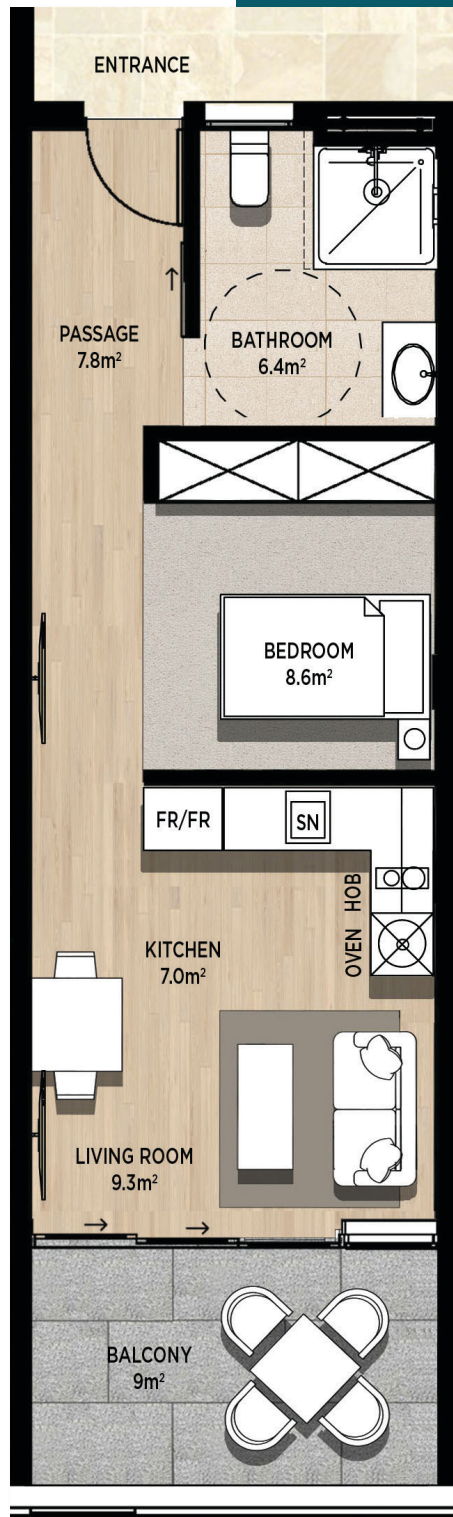

APARTMENT 112

UNIT	BALCONY	GROSS
45m ²	9m ²	54m ²