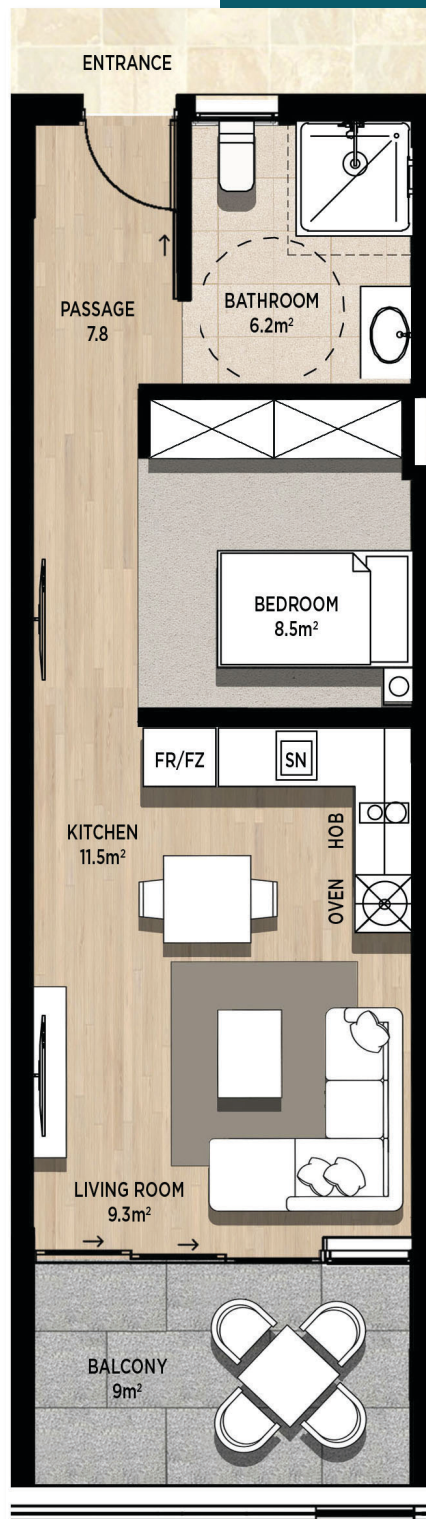

APARTMENT 110

UNIT	BALCONY	GROSS
50m ²	9m ²	59m ²