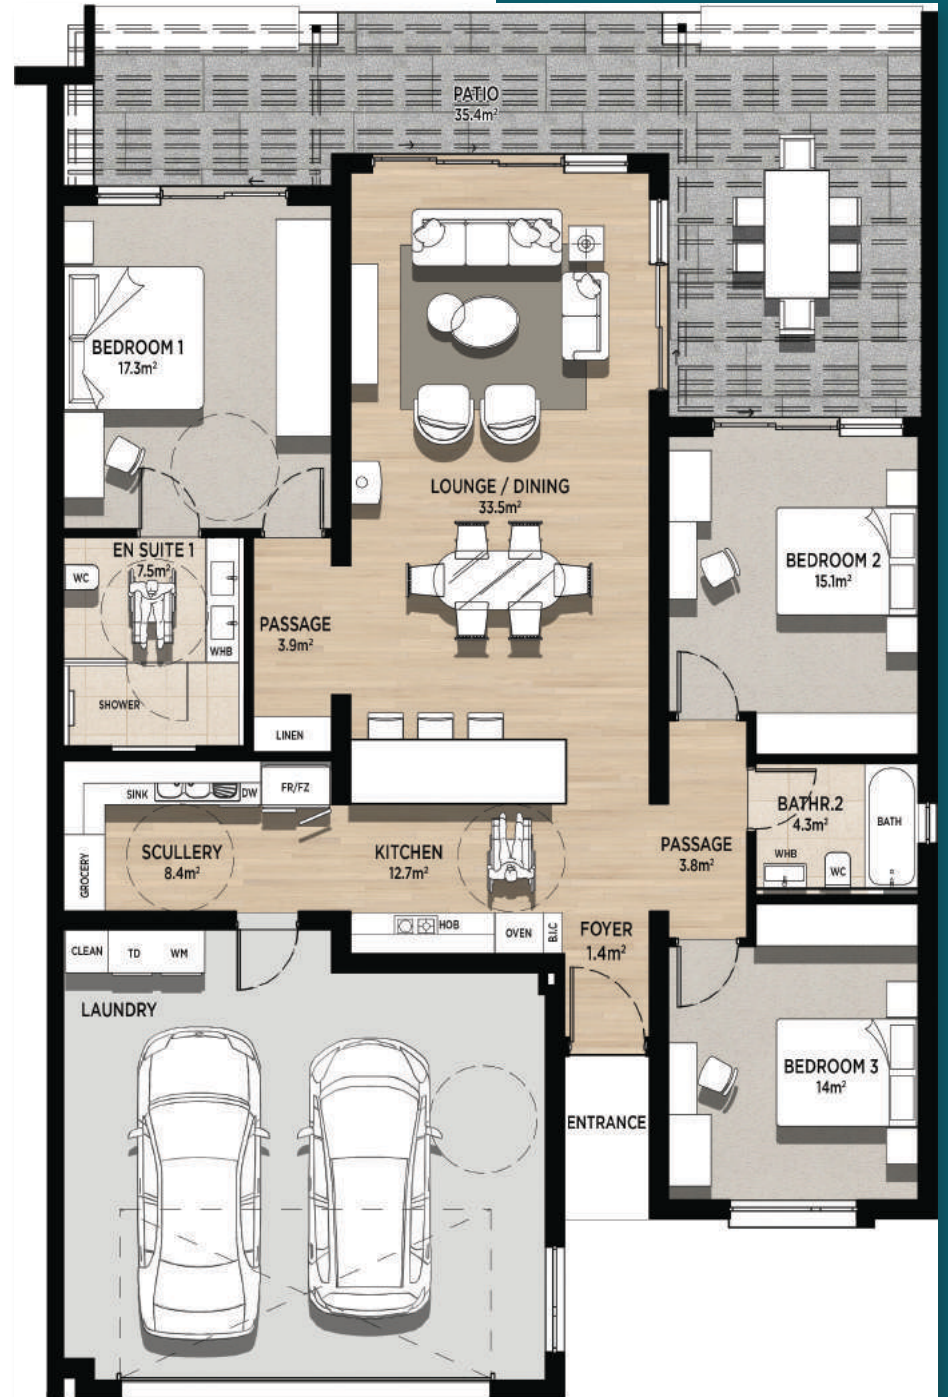

COTTAGE A

FRONT ELEVATION

REAR ELEVATION

UNIT	PATIO	GARAGE	GROSS
139m ²	35m ²	45m ²	219m ²