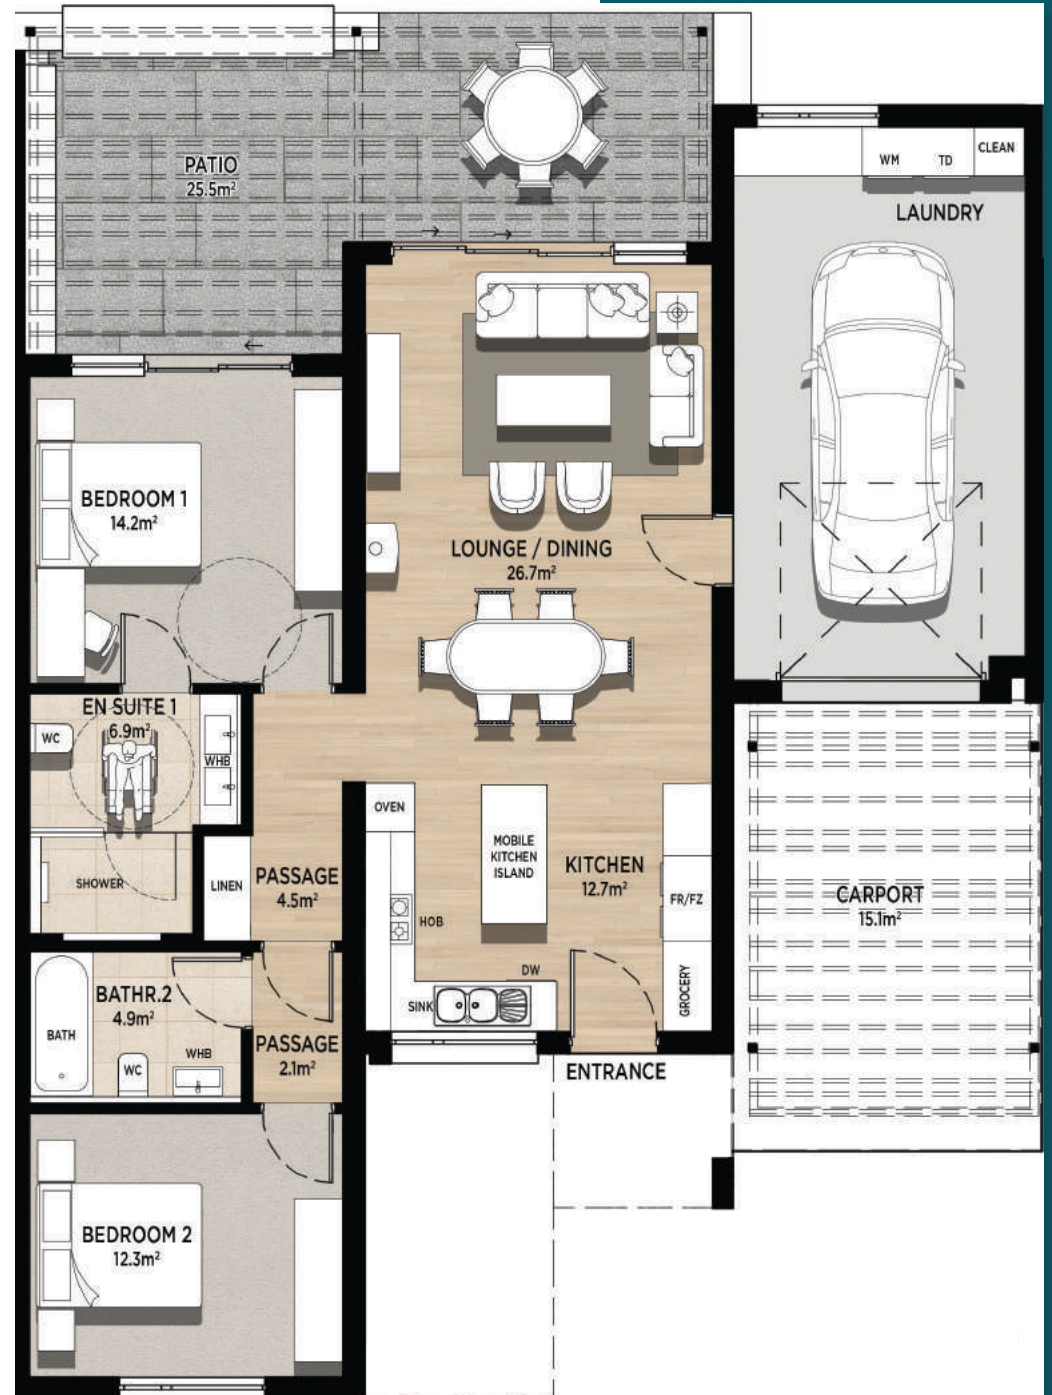

COTTAGE B

FRONT ELEVATION

REAR ELEVATION

UNIT	PATIO	GARAGE	GROSS
98m ²	26m ²	27m ²	151m ²