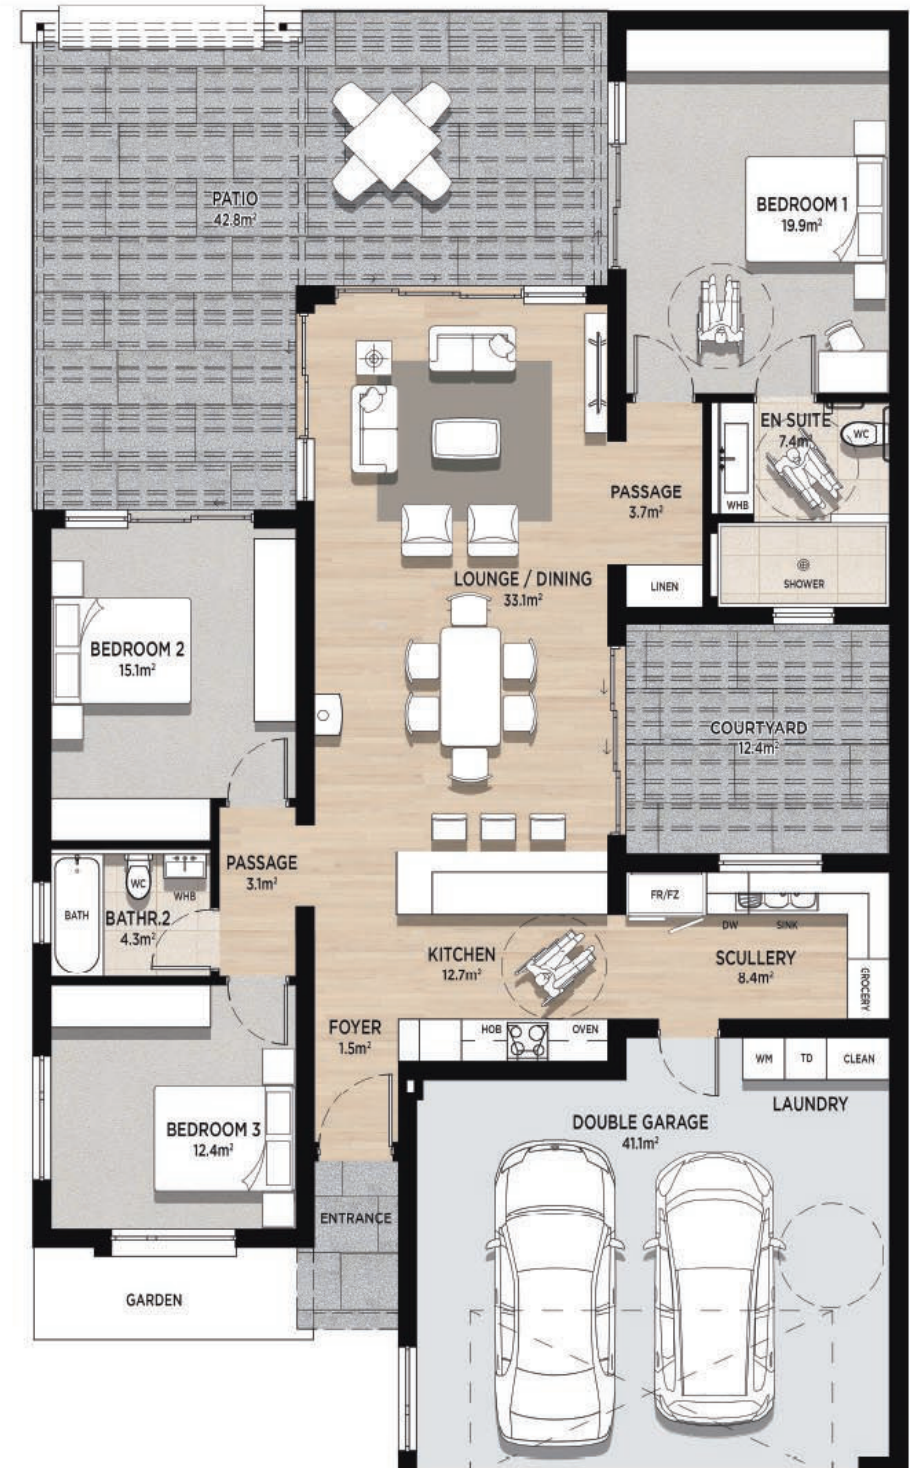

# TYPE V

FRONT ELEVATION

REAR ELEVATION

UNIT	PATIO	GARAGE	GROSS
140m <sup>2</sup>	55m <sup>2</sup>	45m <sup>2</sup>	240m <sup>2</sup>