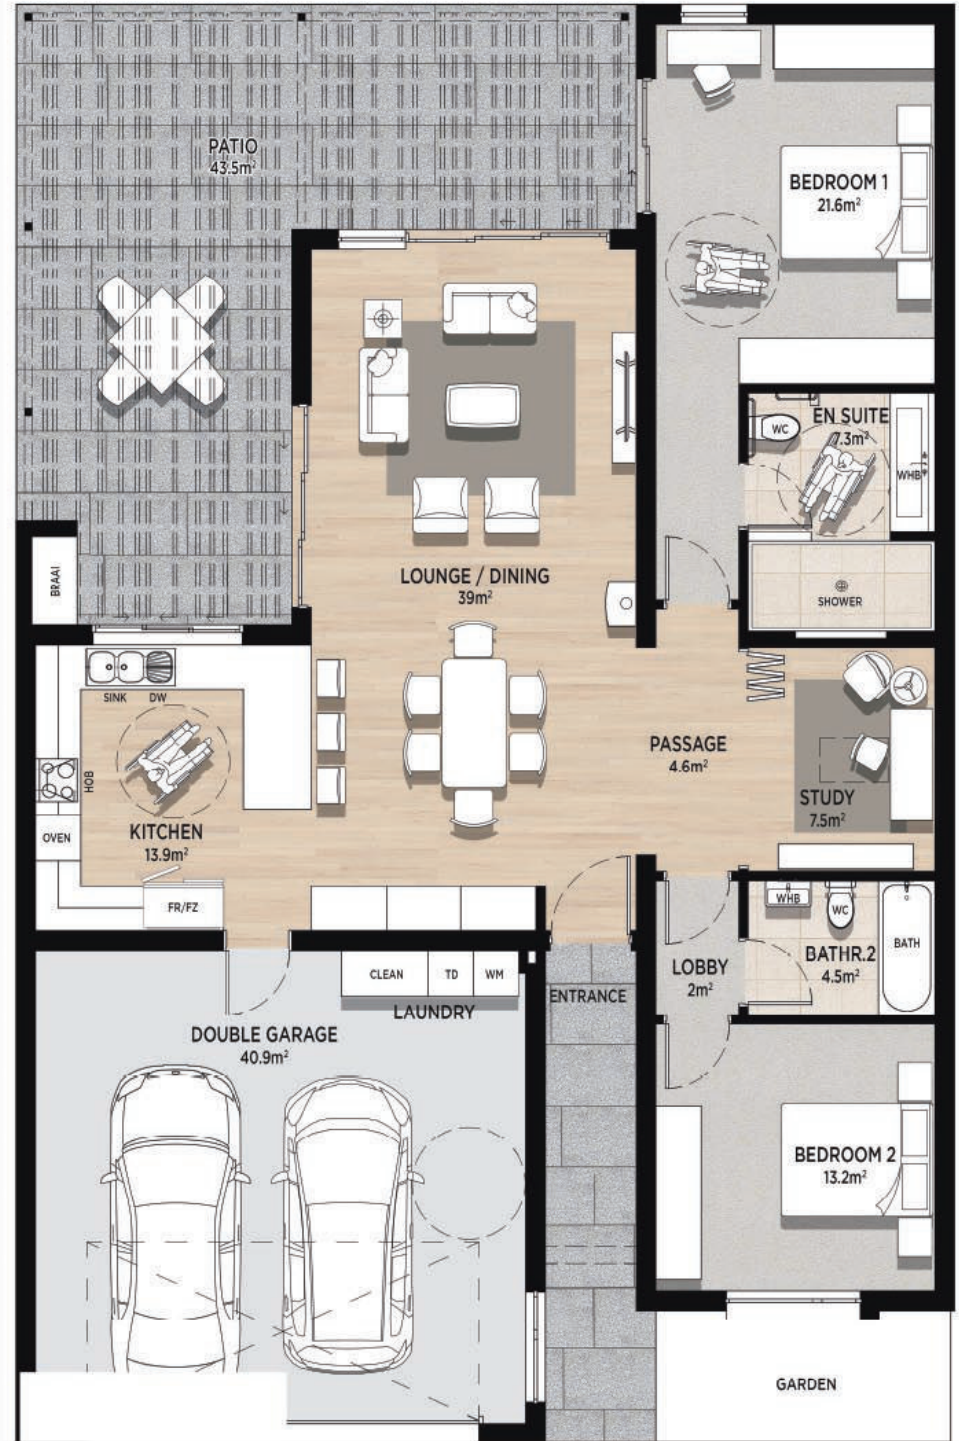

TYPE X

FRONT ELEVATION

REAR ELEVATION

UNIT	PATIO	GARAGE	GROSS
131m ²	44m ²	45m ²	220m ²